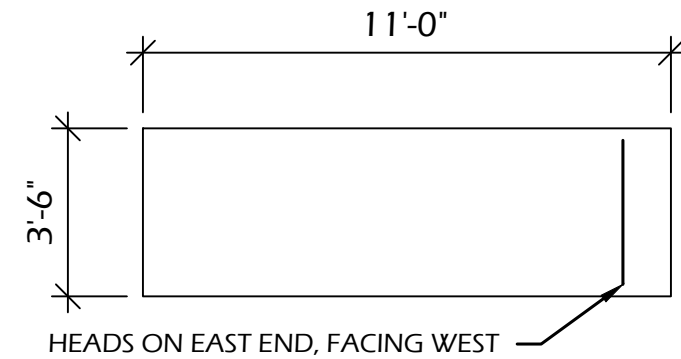

SCALE 1/16" = 1'-0"

- BENCH
- MONUMENT
- FLUSH STONE

NORTH

PARTIAL SITE PLAN
SCALE 1/32" = 1'-0"

NORTH

SECTION 8 PINELAWN MEMORIAL PARK MILWAUKEE, WISCONSIN