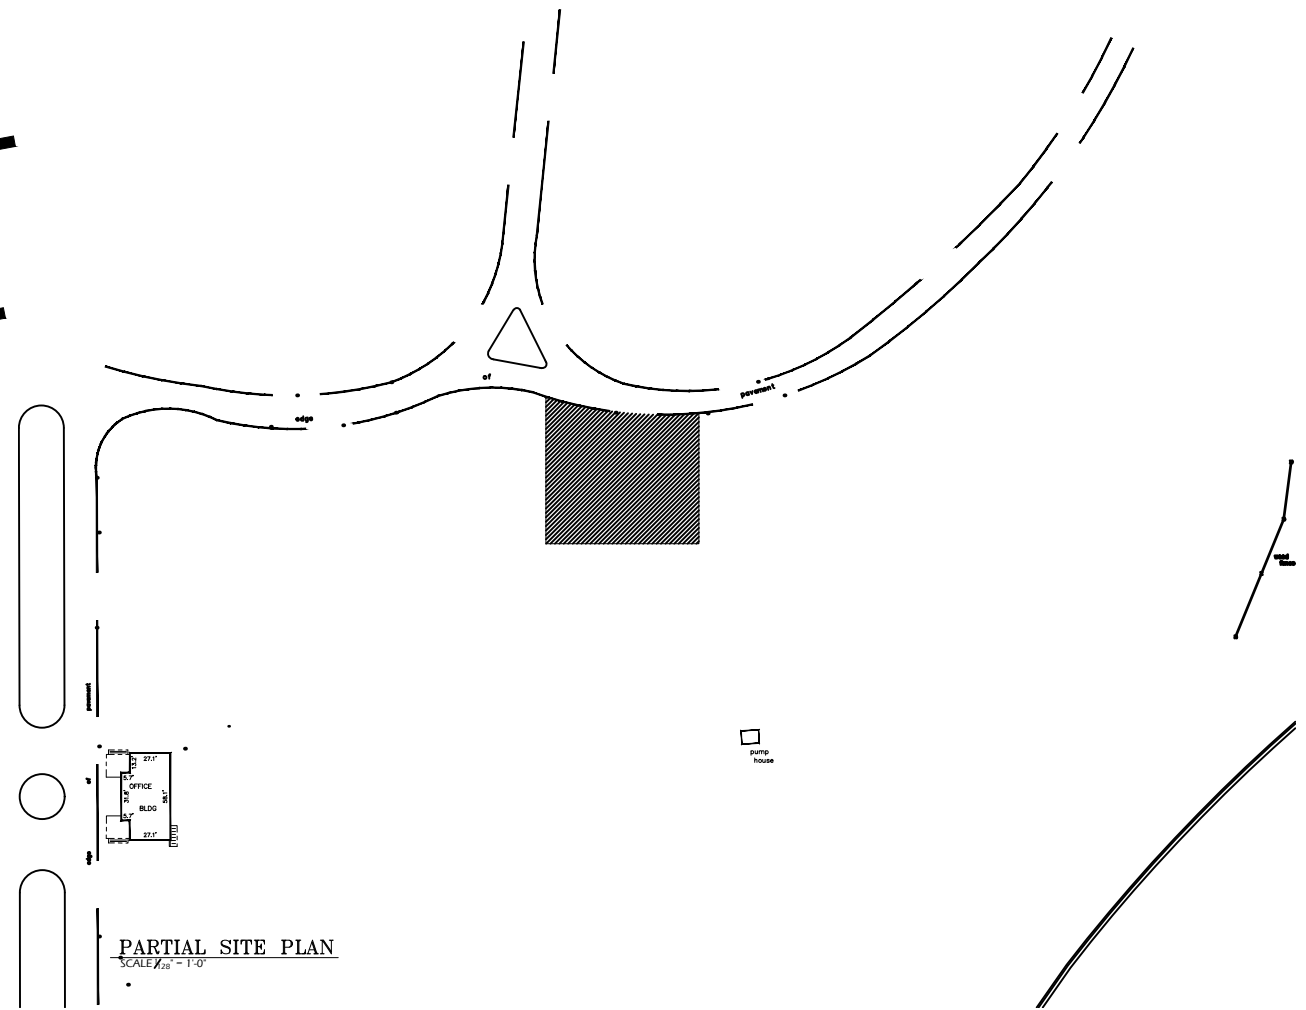

SCALE 1/16" = 1'-0"

- BENCH
- MONUMENT
- FLUSH STONE

NORTH

PARTIAL SITE PLAN
SCALE 1/32" = 1'-0"

NORTH

SECTION 8 PINELAWN MEMORIAL PARK MILWAUKEE, WISCONSIN