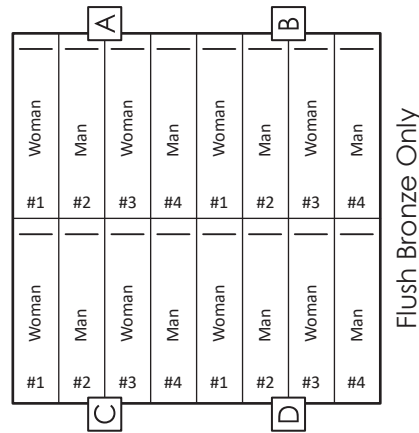

SECTION 16C

10700 West Capitol Drive
 Milwaukee, WI 53222
 414.461.4612 | mail@pinelawn.net | www.pinelawn.net