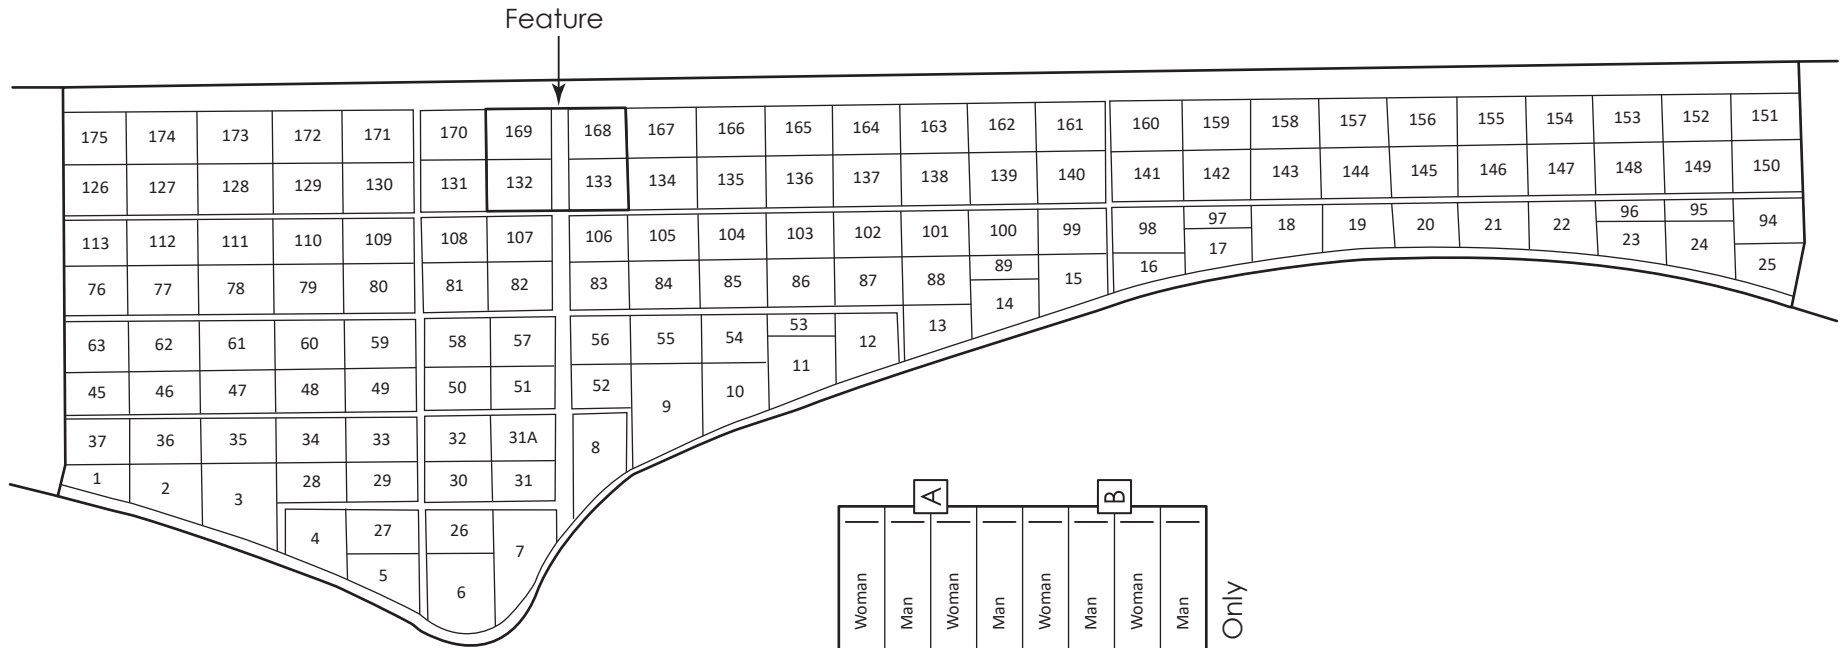

SECTION 16C

10700 West Capitol Drive
 Milwaukee, WI 53222
 414.461.4612 | mail@pinelawn.net | www.pinelawn.net