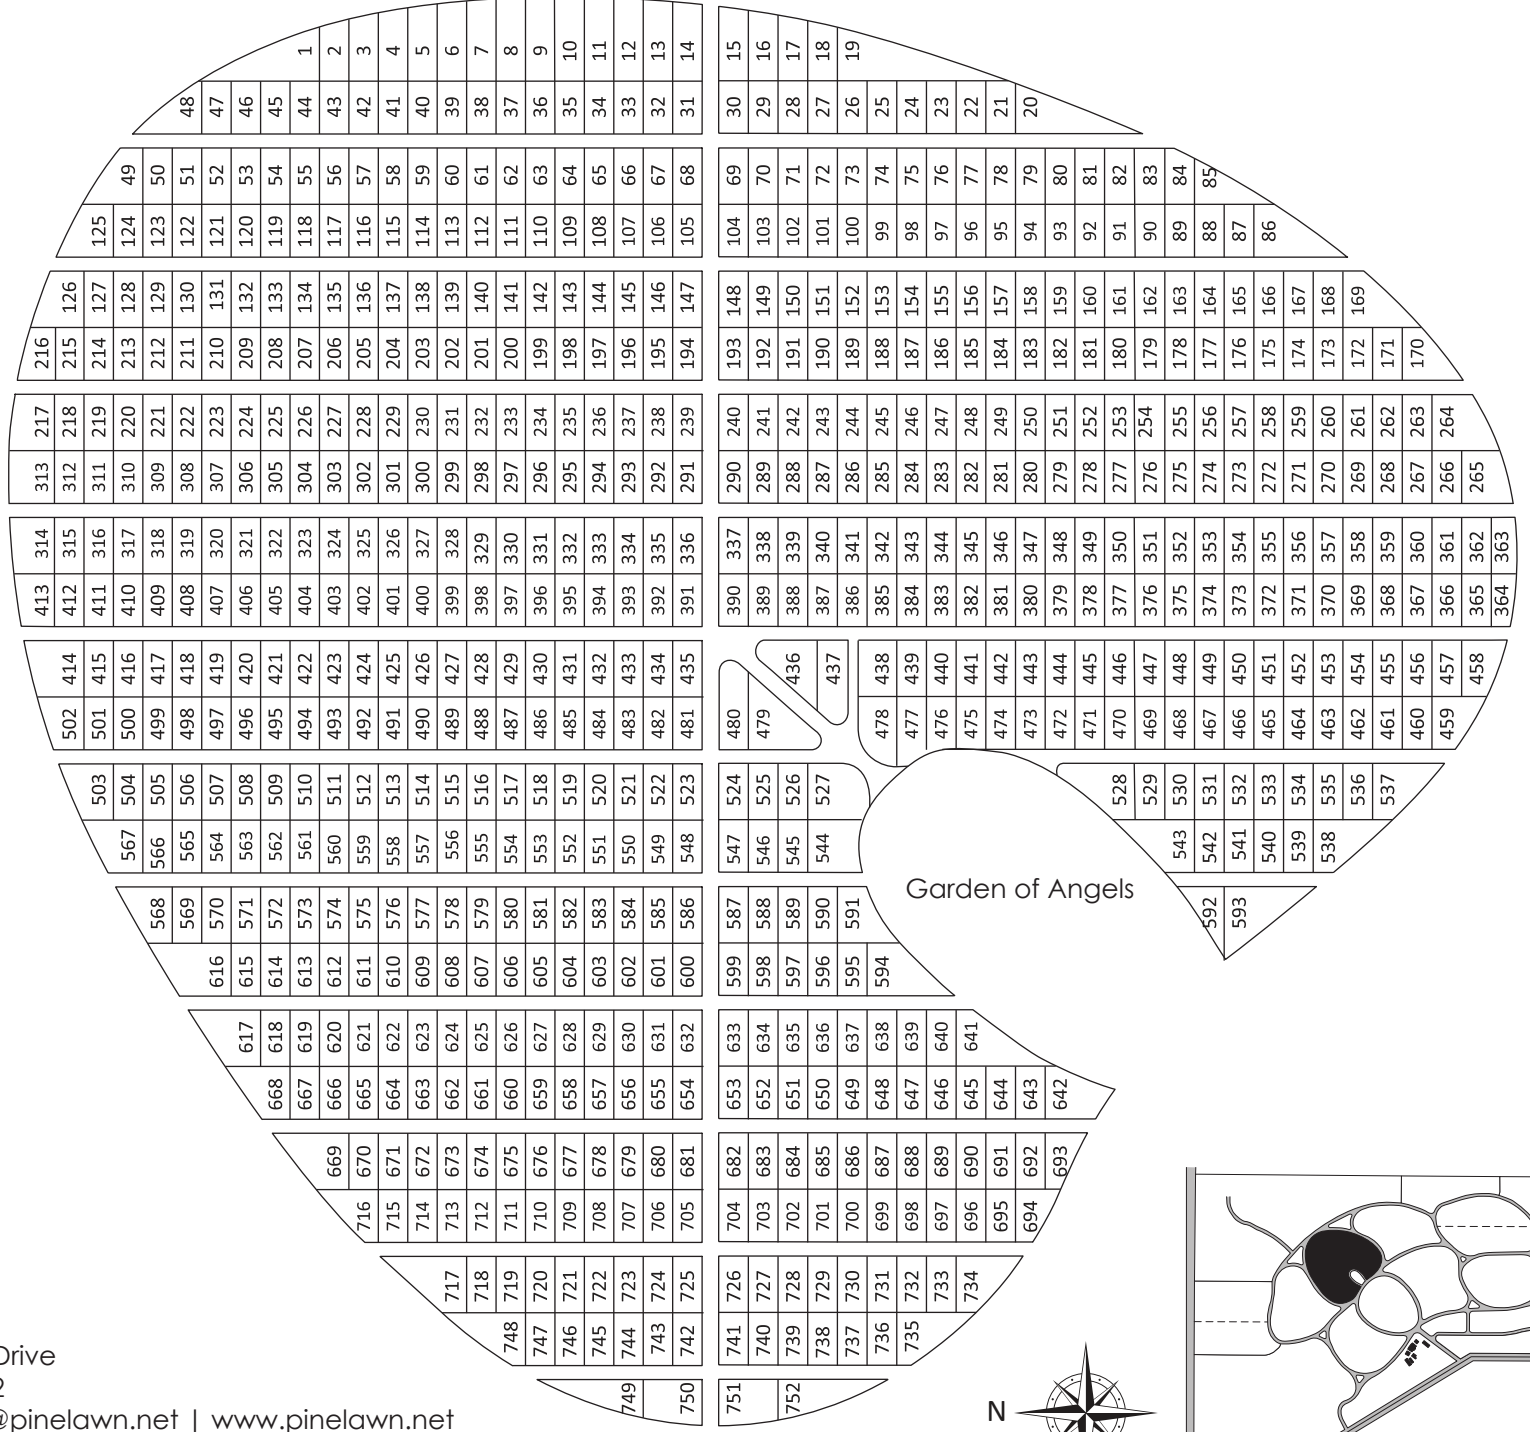

# SECTION 11

10700 West Capitol Drive  
 Milwaukee, WI 53222  
 414.461.4612 | mail@pinelawn.net | www.pinelawn.net

#4	Man	#1	Man
#5	Man	#2	Man
#6	Woman	#3	Woman

Flush Bronze or Granite / Upright  
 Monument with Six Spaces

Garden of Angels