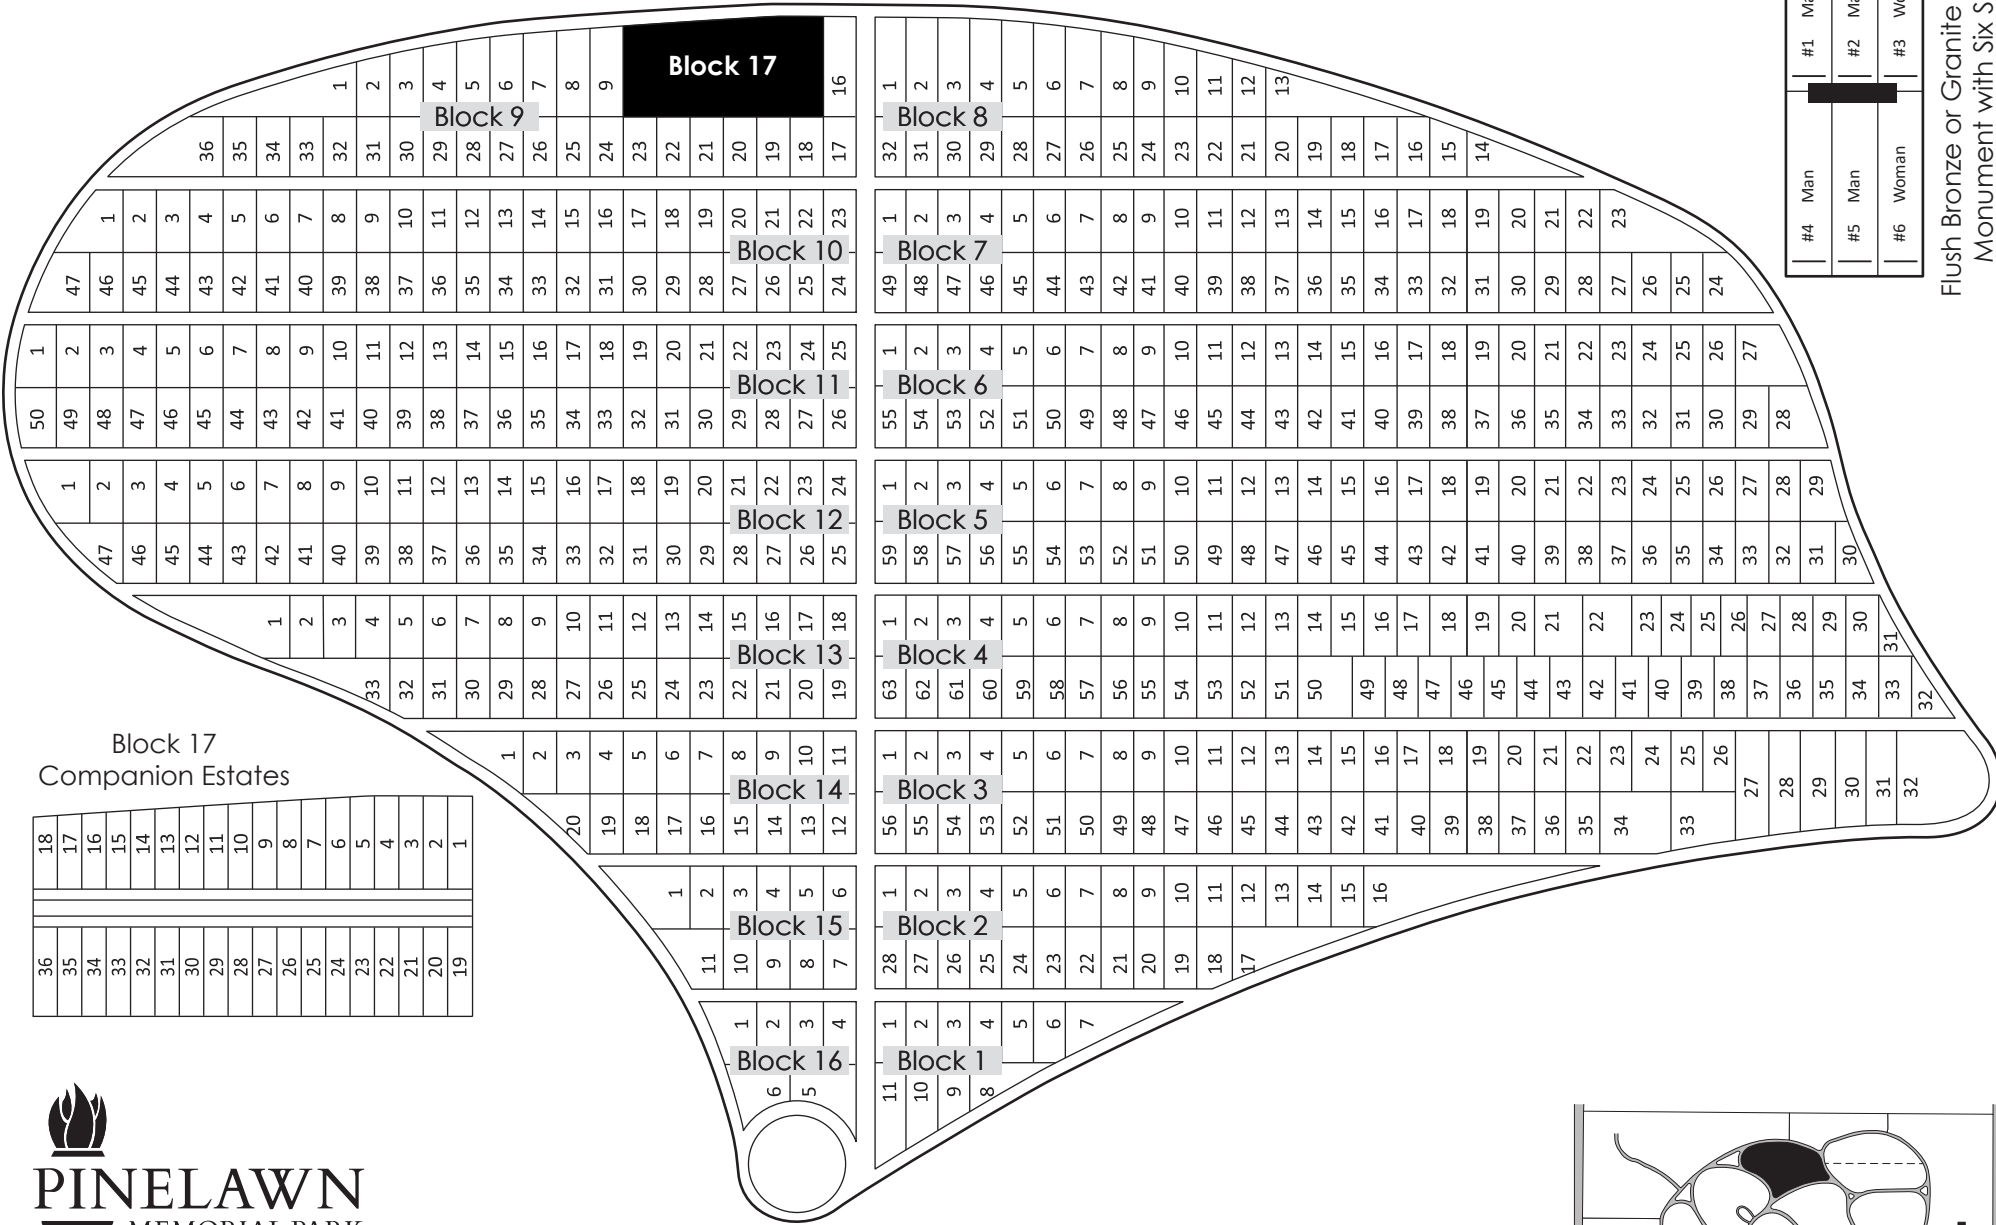

SECTION 10

Block 17
Companion Estates

36	18
35	17
34	16
33	15
32	14
31	13
30	12
29	11
28	10
27	9
26	8
25	7
24	6
23	5
22	4
21	3
20	2
19	1

#4 Man	#1 Man
#5 Man	#2 Man
#6 Woman	#3 Woman

Flush Bronze or Granite / Upright Monument with Six Spaces