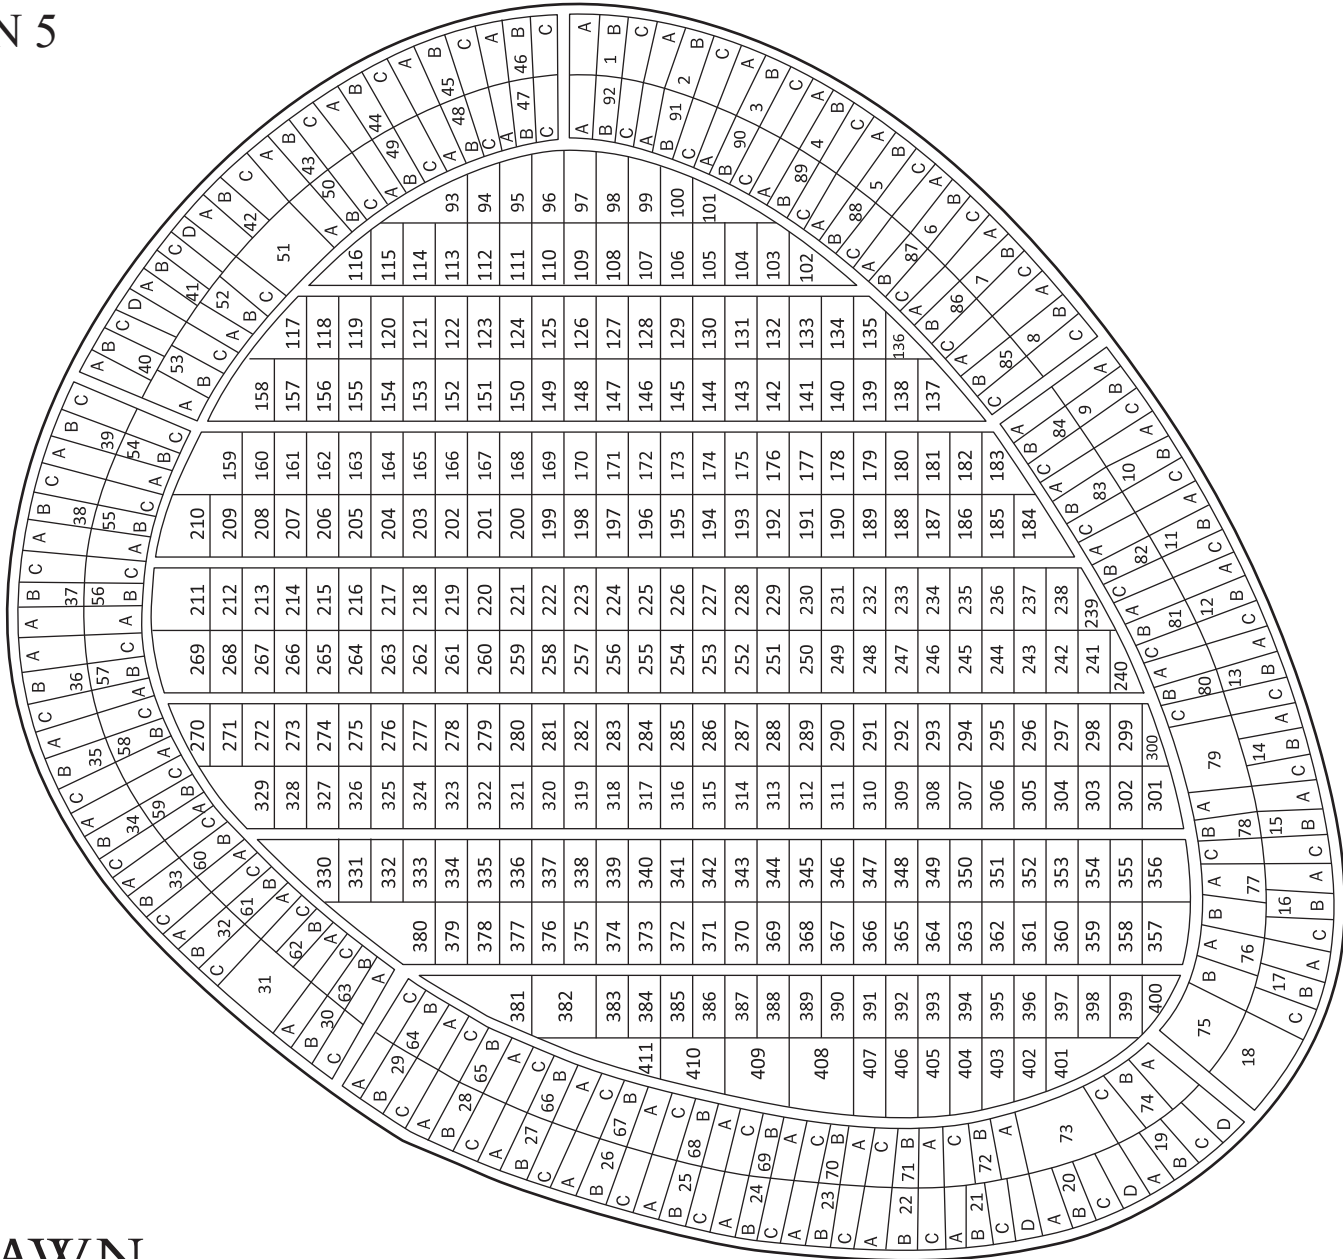

# SECTION 5

10700 West Capitol Drive  
 Milwaukee, WI 53222  
 414.461.4612 | mail@pinelawn.net | www.pinelawn.net

#4 Man	#1 Man
#5 Man	#2 Man
#6 Woman	#3 Woman

Flush Bronze or Granite / Upright Monument with Six Spaces