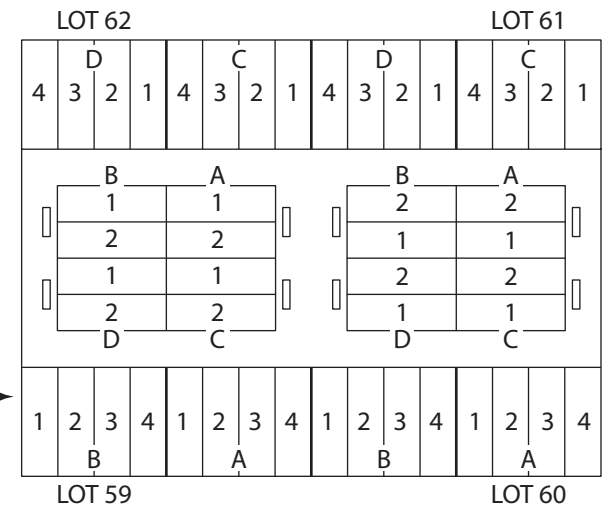

SECTION 2R

GARDEN OF RESURRECTION

10700 West Capitol Drive
 Milwaukee, WI 53222
 414.461.4612 | mail@pinelawn.net | www.pinelawn.net