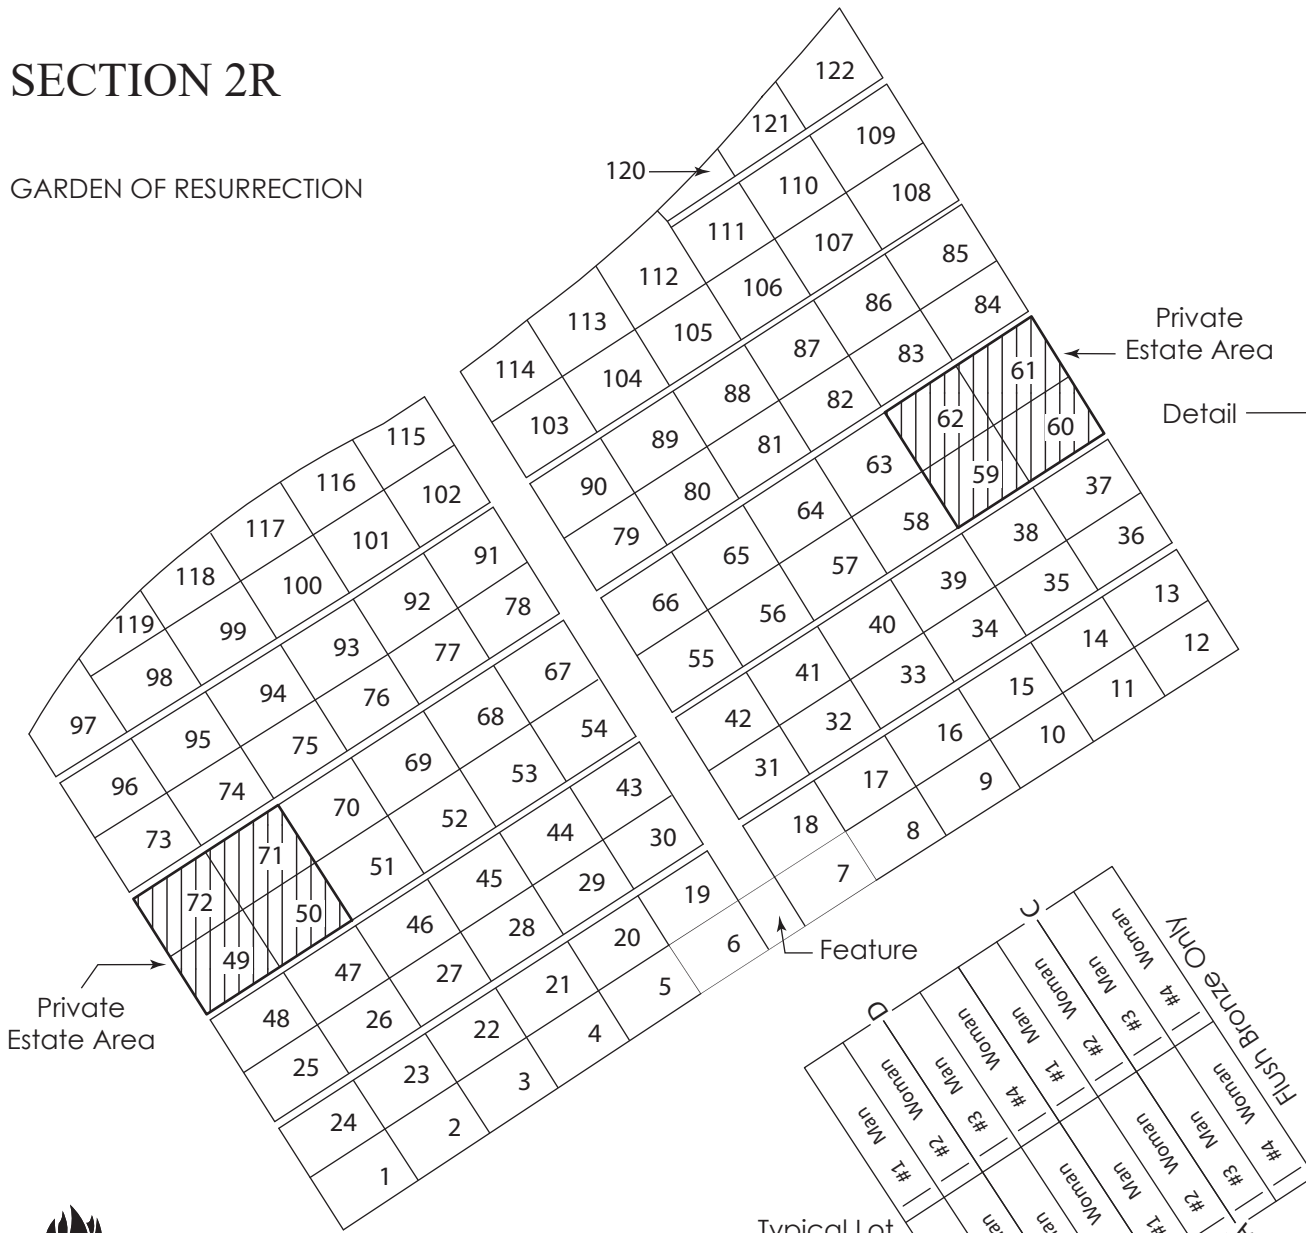

SECTION 2R

GARDEN OF RESURRECTION

10700 West Capitol Drive
 Milwaukee, WI 53222
 414.461.4612 | mail@pinelawn.net | www.pinelawn.net