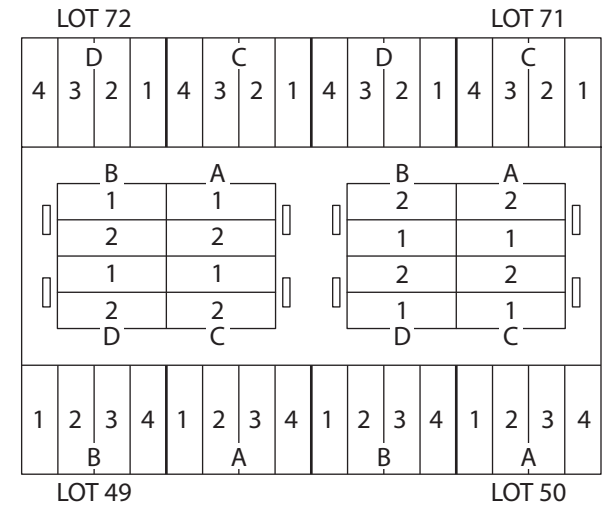

SECTION 2R

GARDEN OF RESURRECTION

10700 West Capitol Drive
 Milwaukee, WI 53222
 414.461.4612 | mail@pinelawn.net | www.pinelawn.net