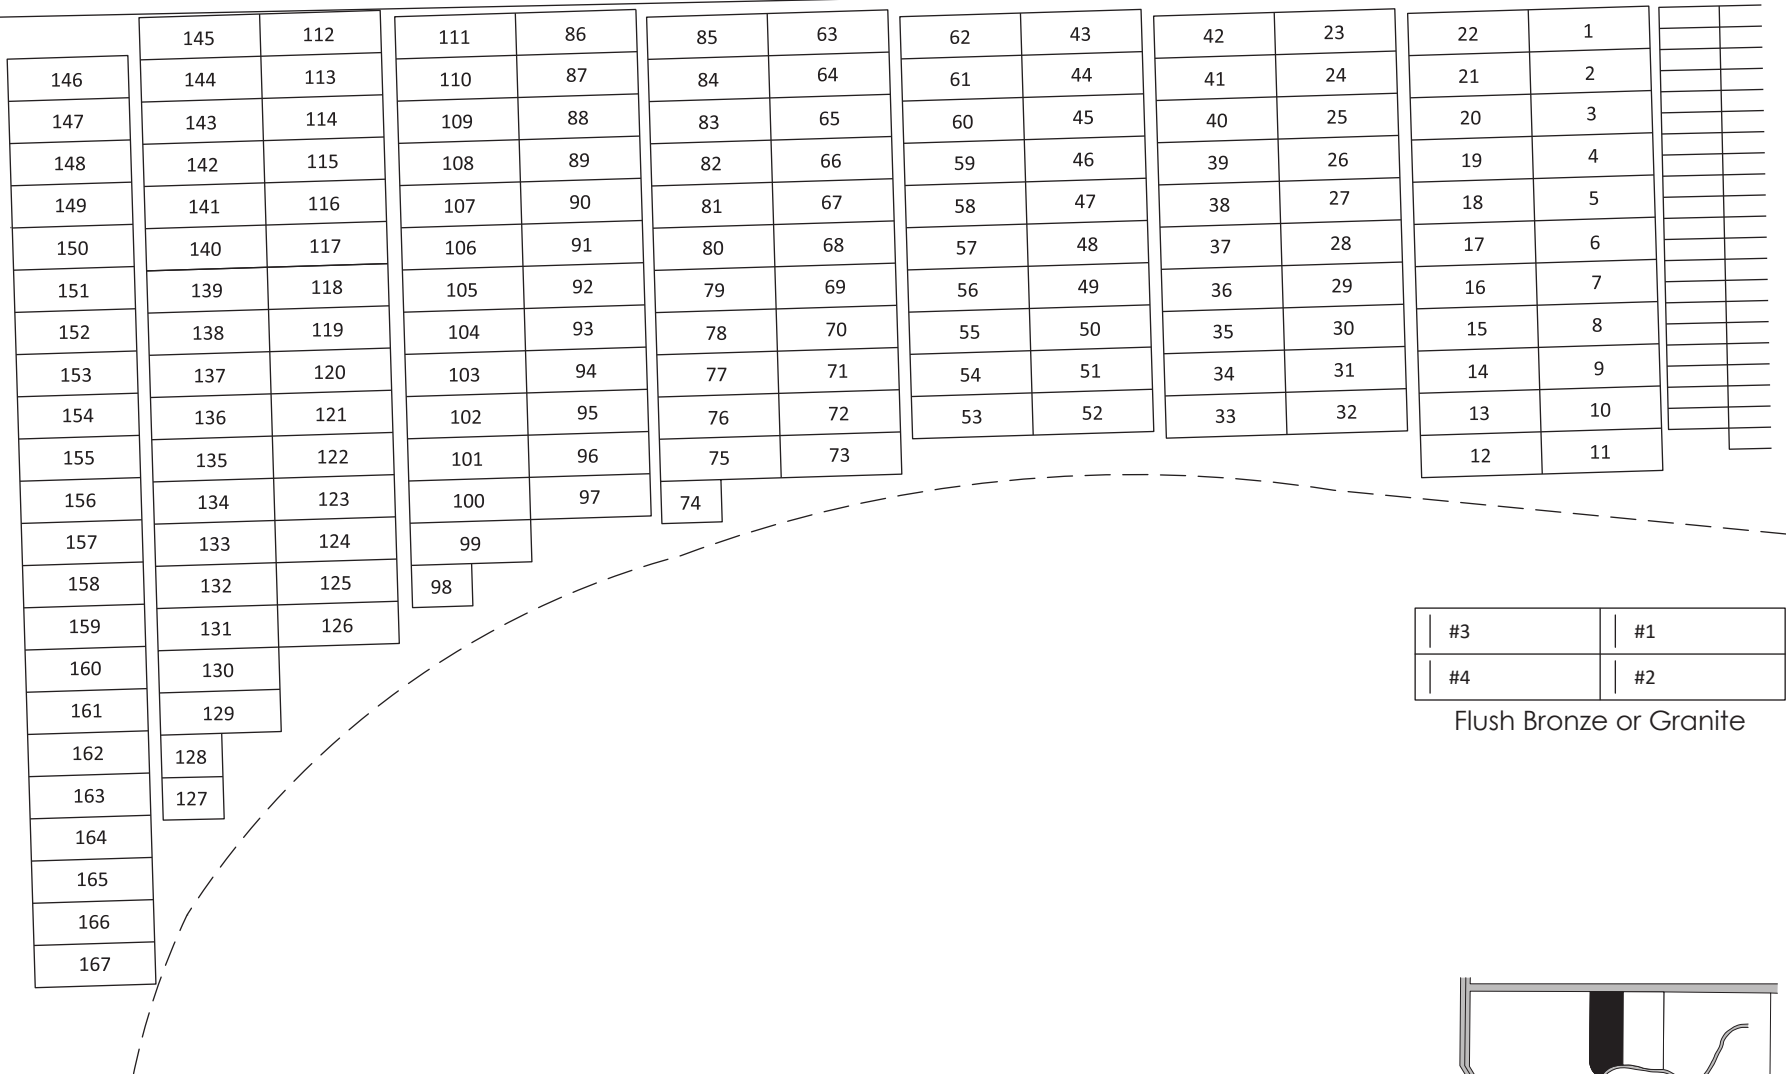

# SECTION 14A

FENCE

#3	#1
#4	#2

Flush Bronze or Granite

10700 West Capitol Drive  
 Milwaukee, WI 53222  
 414.461.4612 | mail@pinelawn.net | www.pinelawn.net