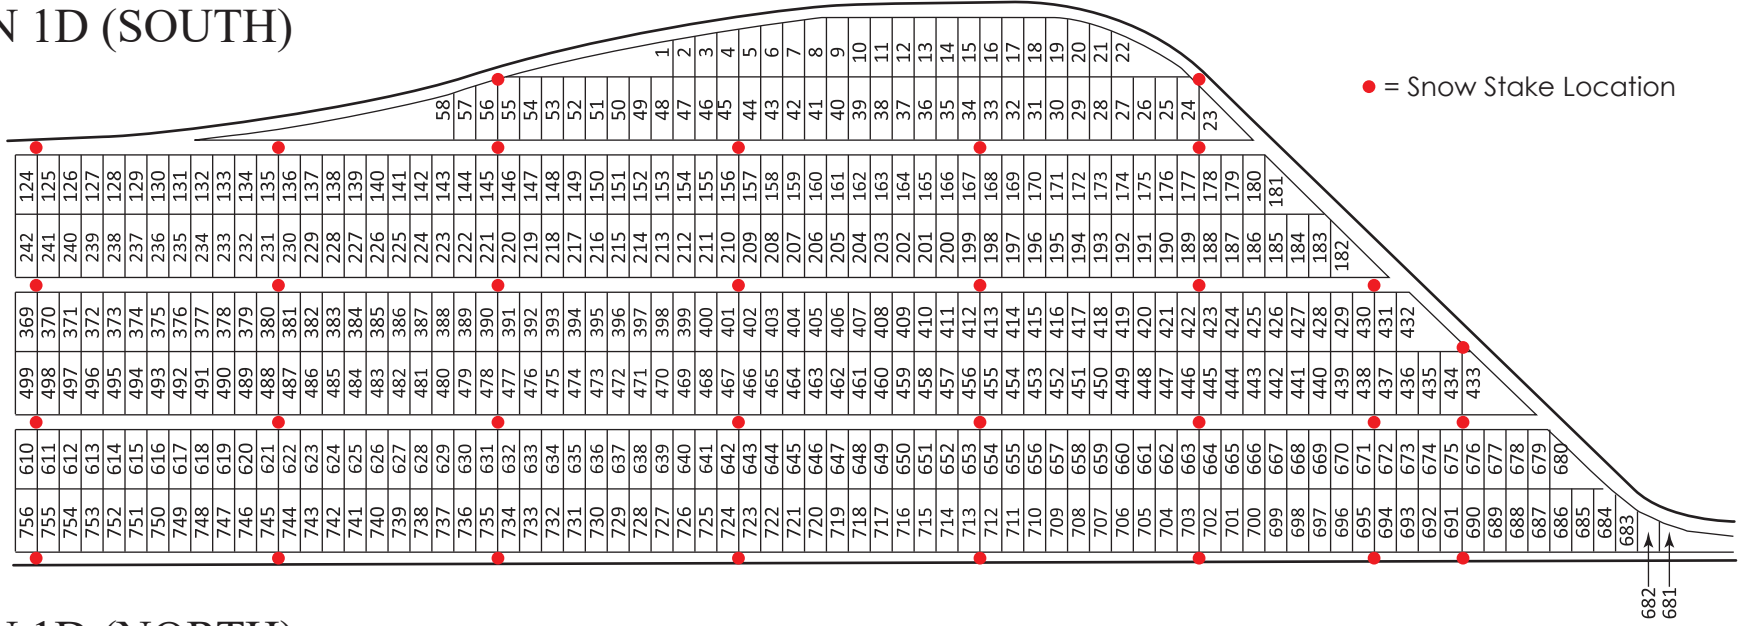

# SECTION 1D (SOUTH)

# SECTION 1D (NORTH)

#3 Man	#1 Man
#4 Woman	#2 Woman

Flush Bronze or Granite

10700 West Capitol Drive  
 Milwaukee, WI 53222  
 414.461.4612 | mail@pinelawn.net | www.pinelawn.net