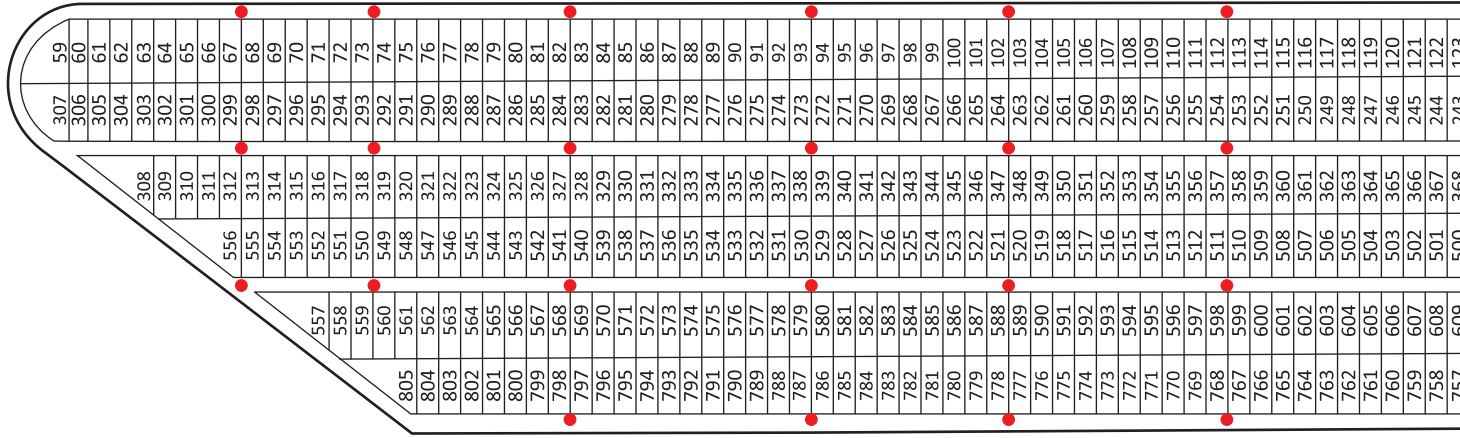

# SECTION 1D (SOUTH)

# SECTION 1D (NORTH)

#3 Man	#1 Man
#4 Woman	#2 Woman

Flush Bronze or Granite

10700 West Capitol Drive  
 Milwaukee, WI 53222  
 414.461.4612 | mail@pinelawn.net | www.pinelawn.net