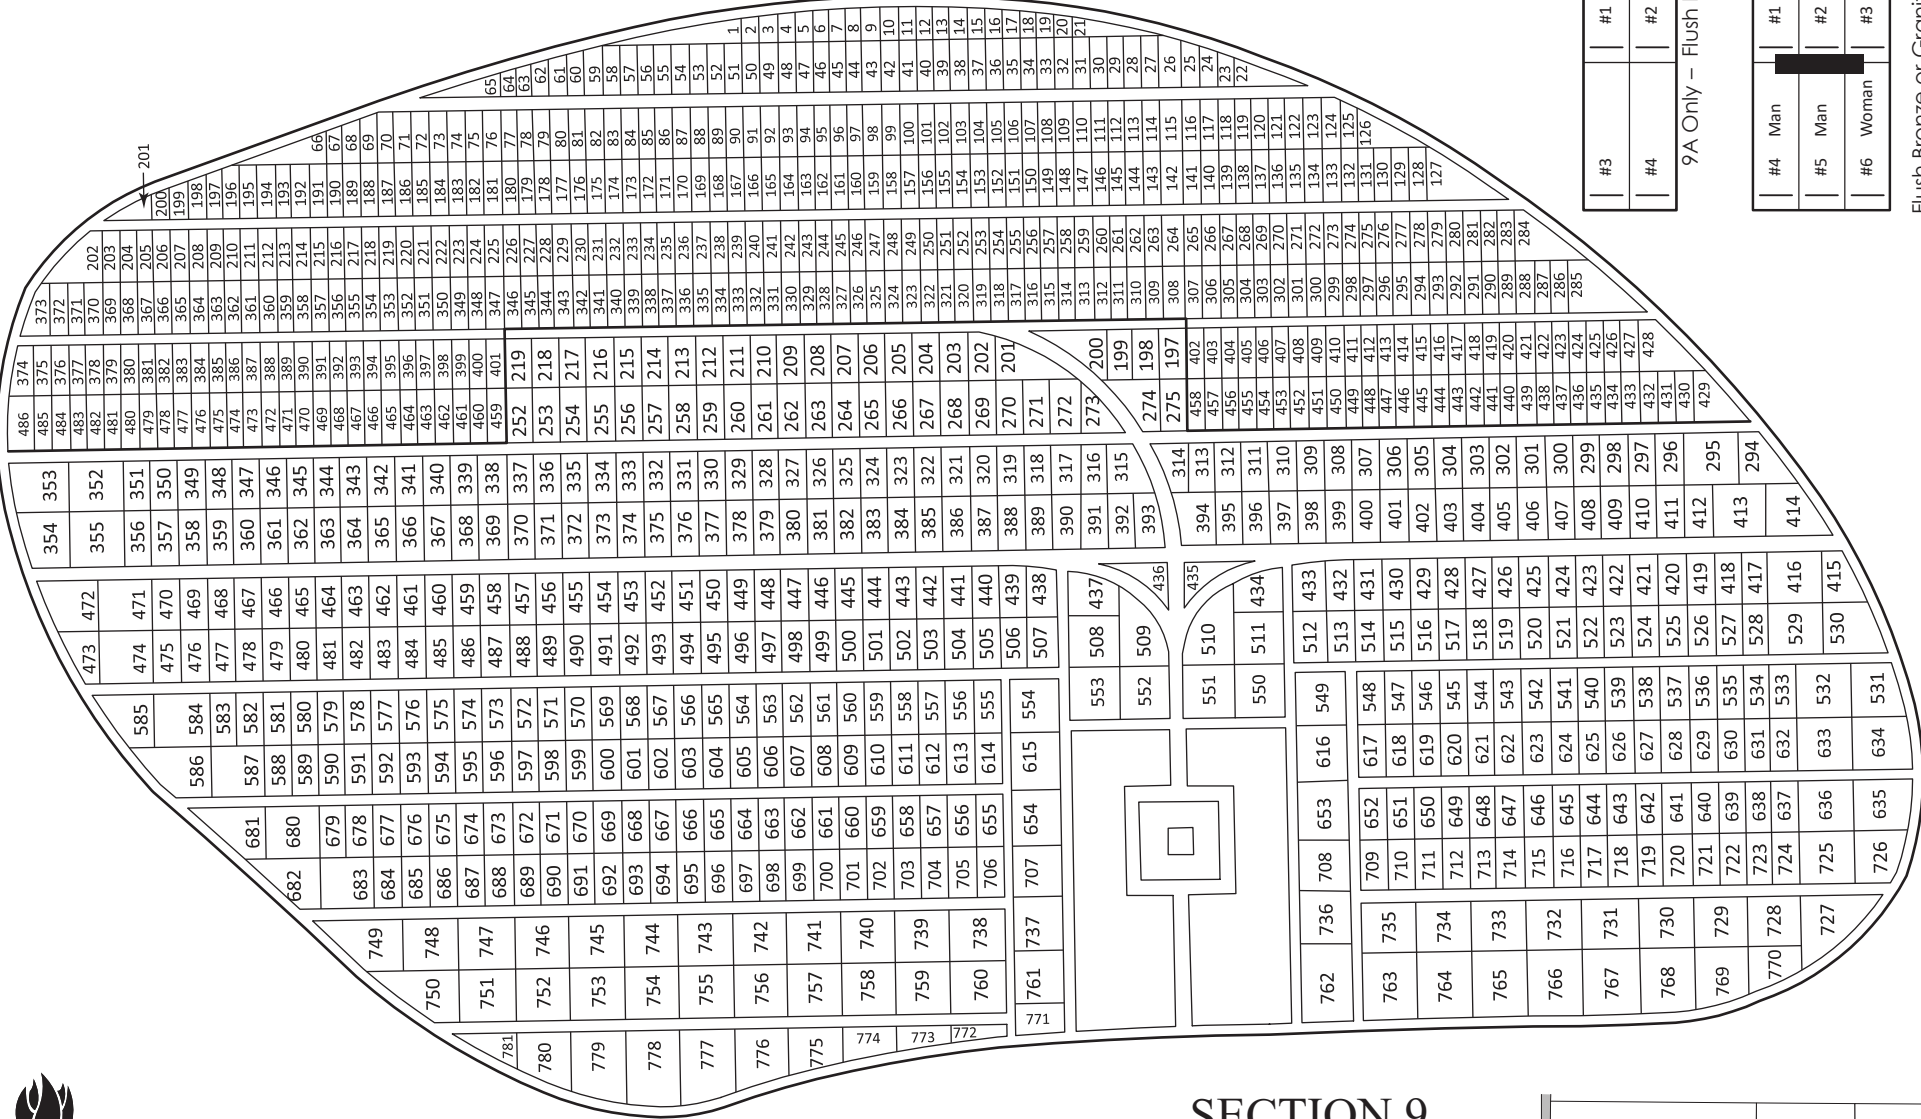

10700 West Capitol Drive
 Milwaukee, WI 53222
 414.461.4612 | mail@pinelawn.net | www.pinelawn.net

SECTION 9A

SECTION 9

#3	#1
#4	#2

9A Only - Flush Bronze

#4	Man	#1	Man
#5	Man	#2	Man
#6	Woman	#3	Woman

Flush Bronze or Granite / Upright Monument with Six Spaces