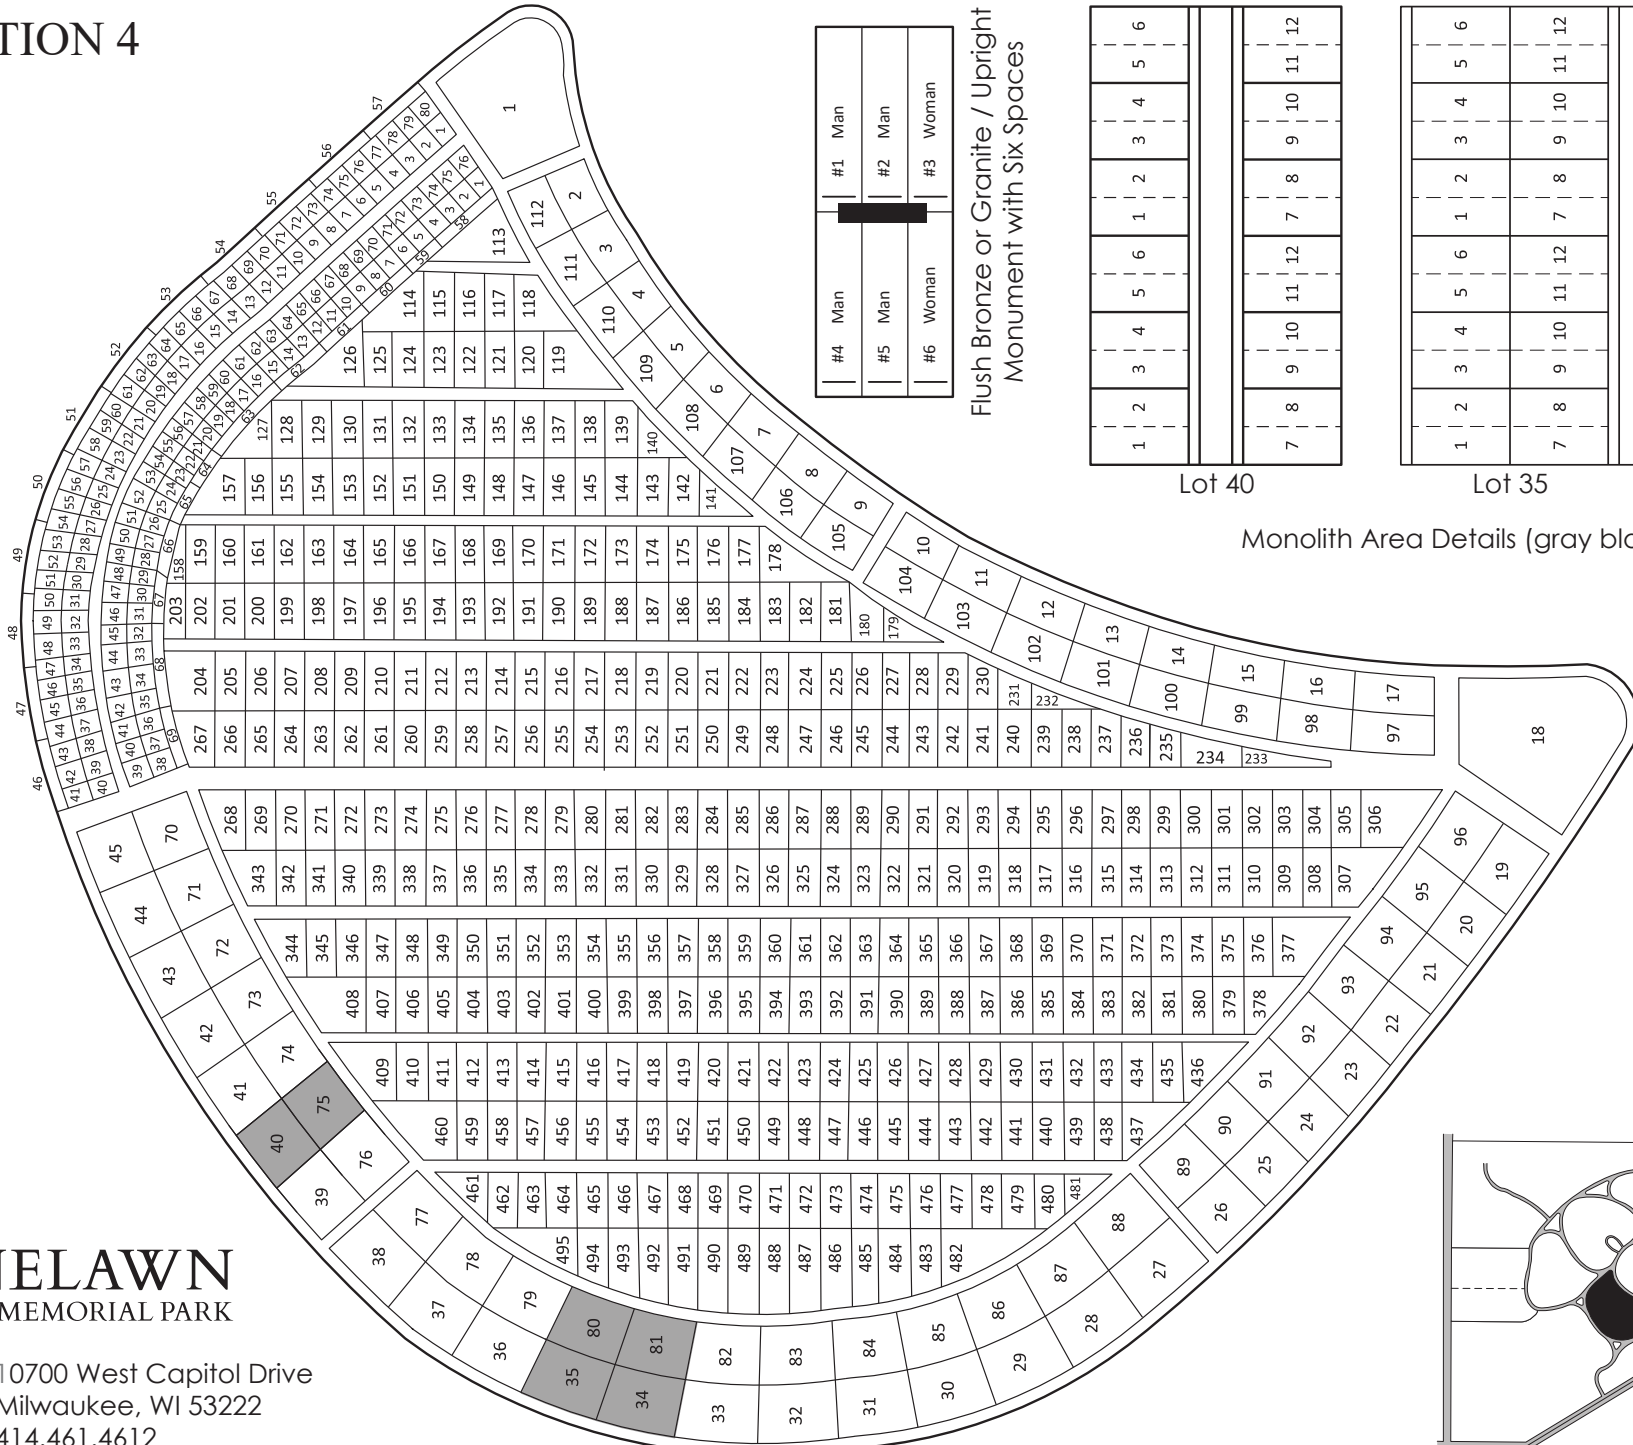

# SECTION 4

10700 West Capitol Drive  
 Milwaukee, WI 53222  
 414.461.4612  
 mail@pinelawn.net | www.pinelawn.net

#4 Man	#1 Man
#5 Man	#2 Man
#6 Woman	#3 Woman

Flush Bronze or Granite / Upright Monument with Six Spaces

Lot 75

1	2	3	4	5	6	1	2	3	4	5	6
7	8	9	10	11	12	7	8	9	10	11	12

Lot 40

Lot 80

1	2	3	4	5	6	1	2	3	4	5	6
7	8	9	10	11	12	7	8	9	10	11	12

Lot 35

Lot 81

1	2	3	4	5	6	1	2	3	4	5	6
7	8	9	10	11	12	7	8	9	10	11	12

Lot 34

Monolith Area Details (gray blocks)