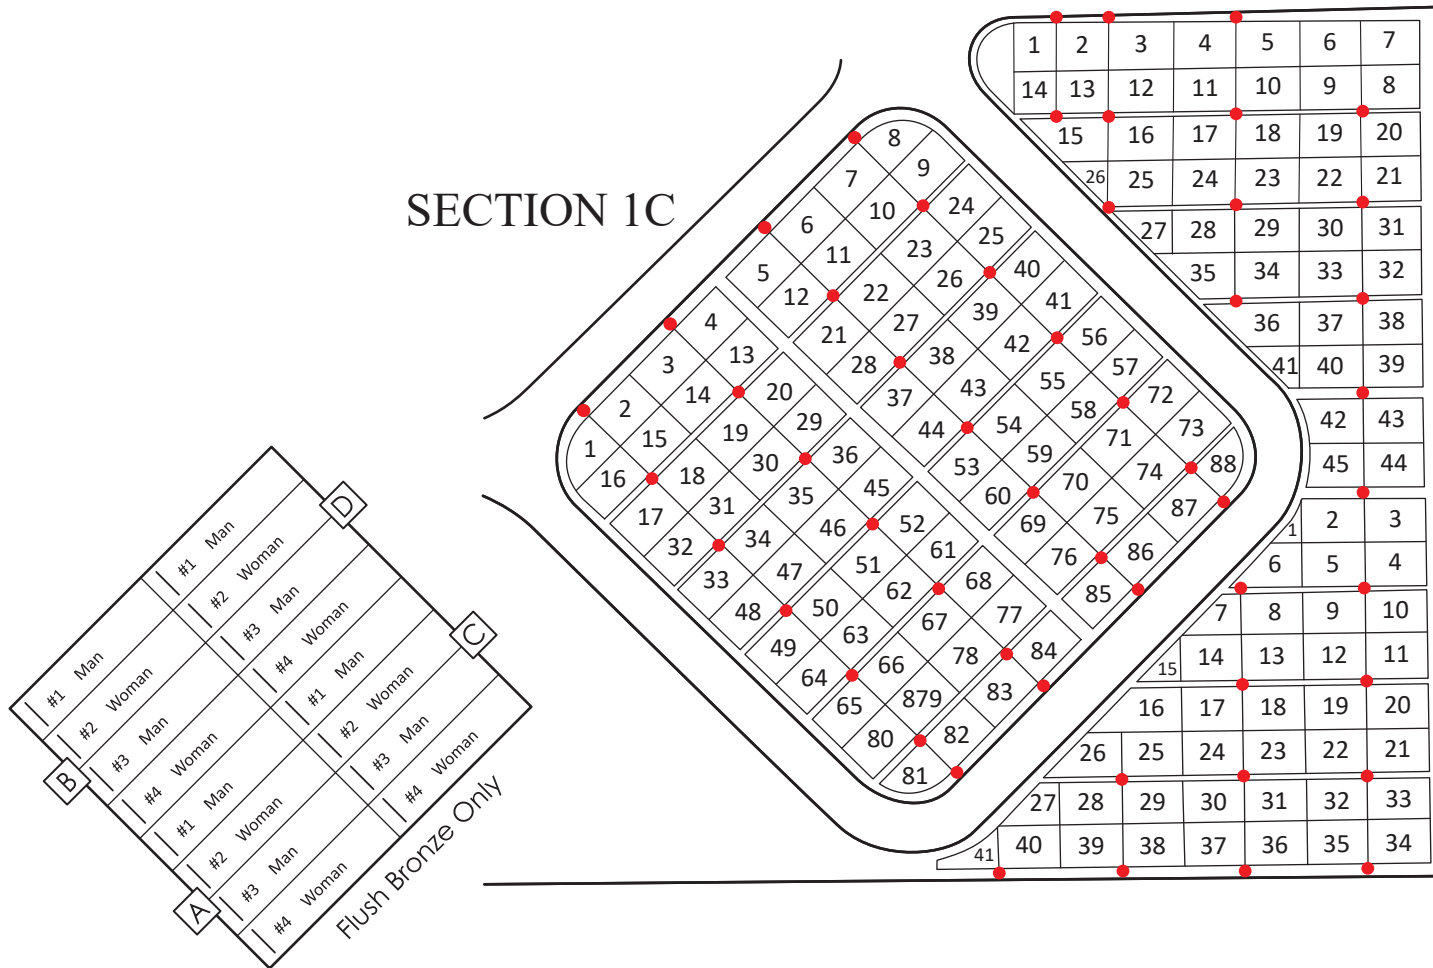

SECTIONS 1A, 1B & 1C

● = Snow Stake Location

SECTION 1A

SECTION 1B

10700 West Capitol Drive
 Milwaukee, WI 53222
 414.461.4612 | mail@pinelawn.net | www.pinelawn.net