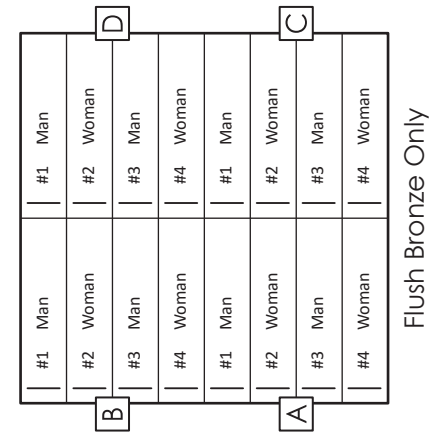

SECTIONS 1A, 1B & 1C

● = Snow Stake Location

SECTION 1A

SECTION 1B

10700 West Capitol Drive
 Milwaukee, WI 53222
 414.461.4612 | mail@pinelawn.net | www.pinelawn.net