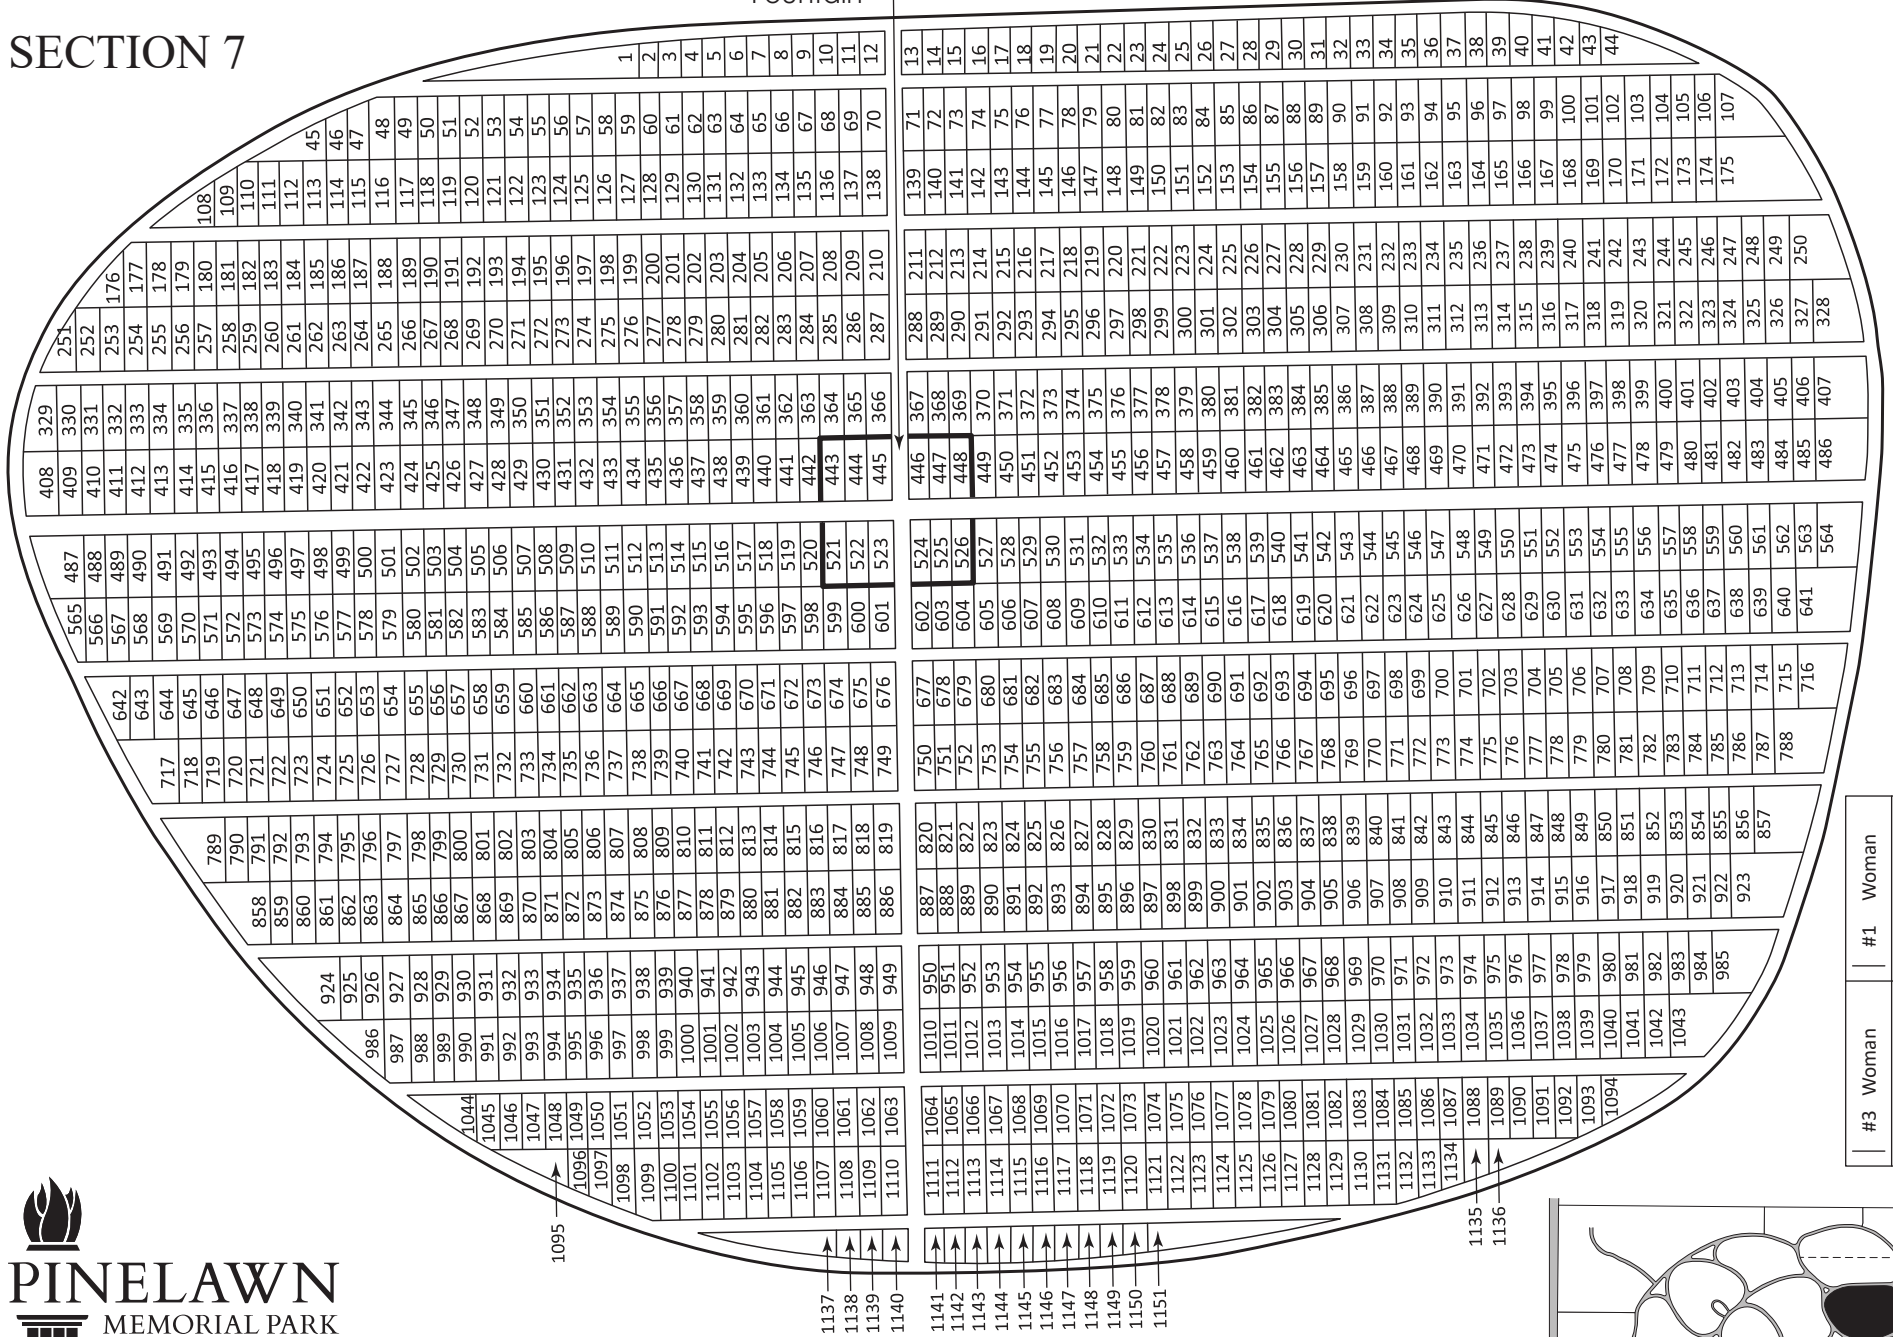

SECTION 7

Fountain

10700 West Capitol Drive
Milwaukee, WI 53222
414.461.4612 | mail@pinelawn.net | www.pinelawn.net

#3 Woman	#1 Woman
#4 Man	#2 Man

Flush Bronze or Granite