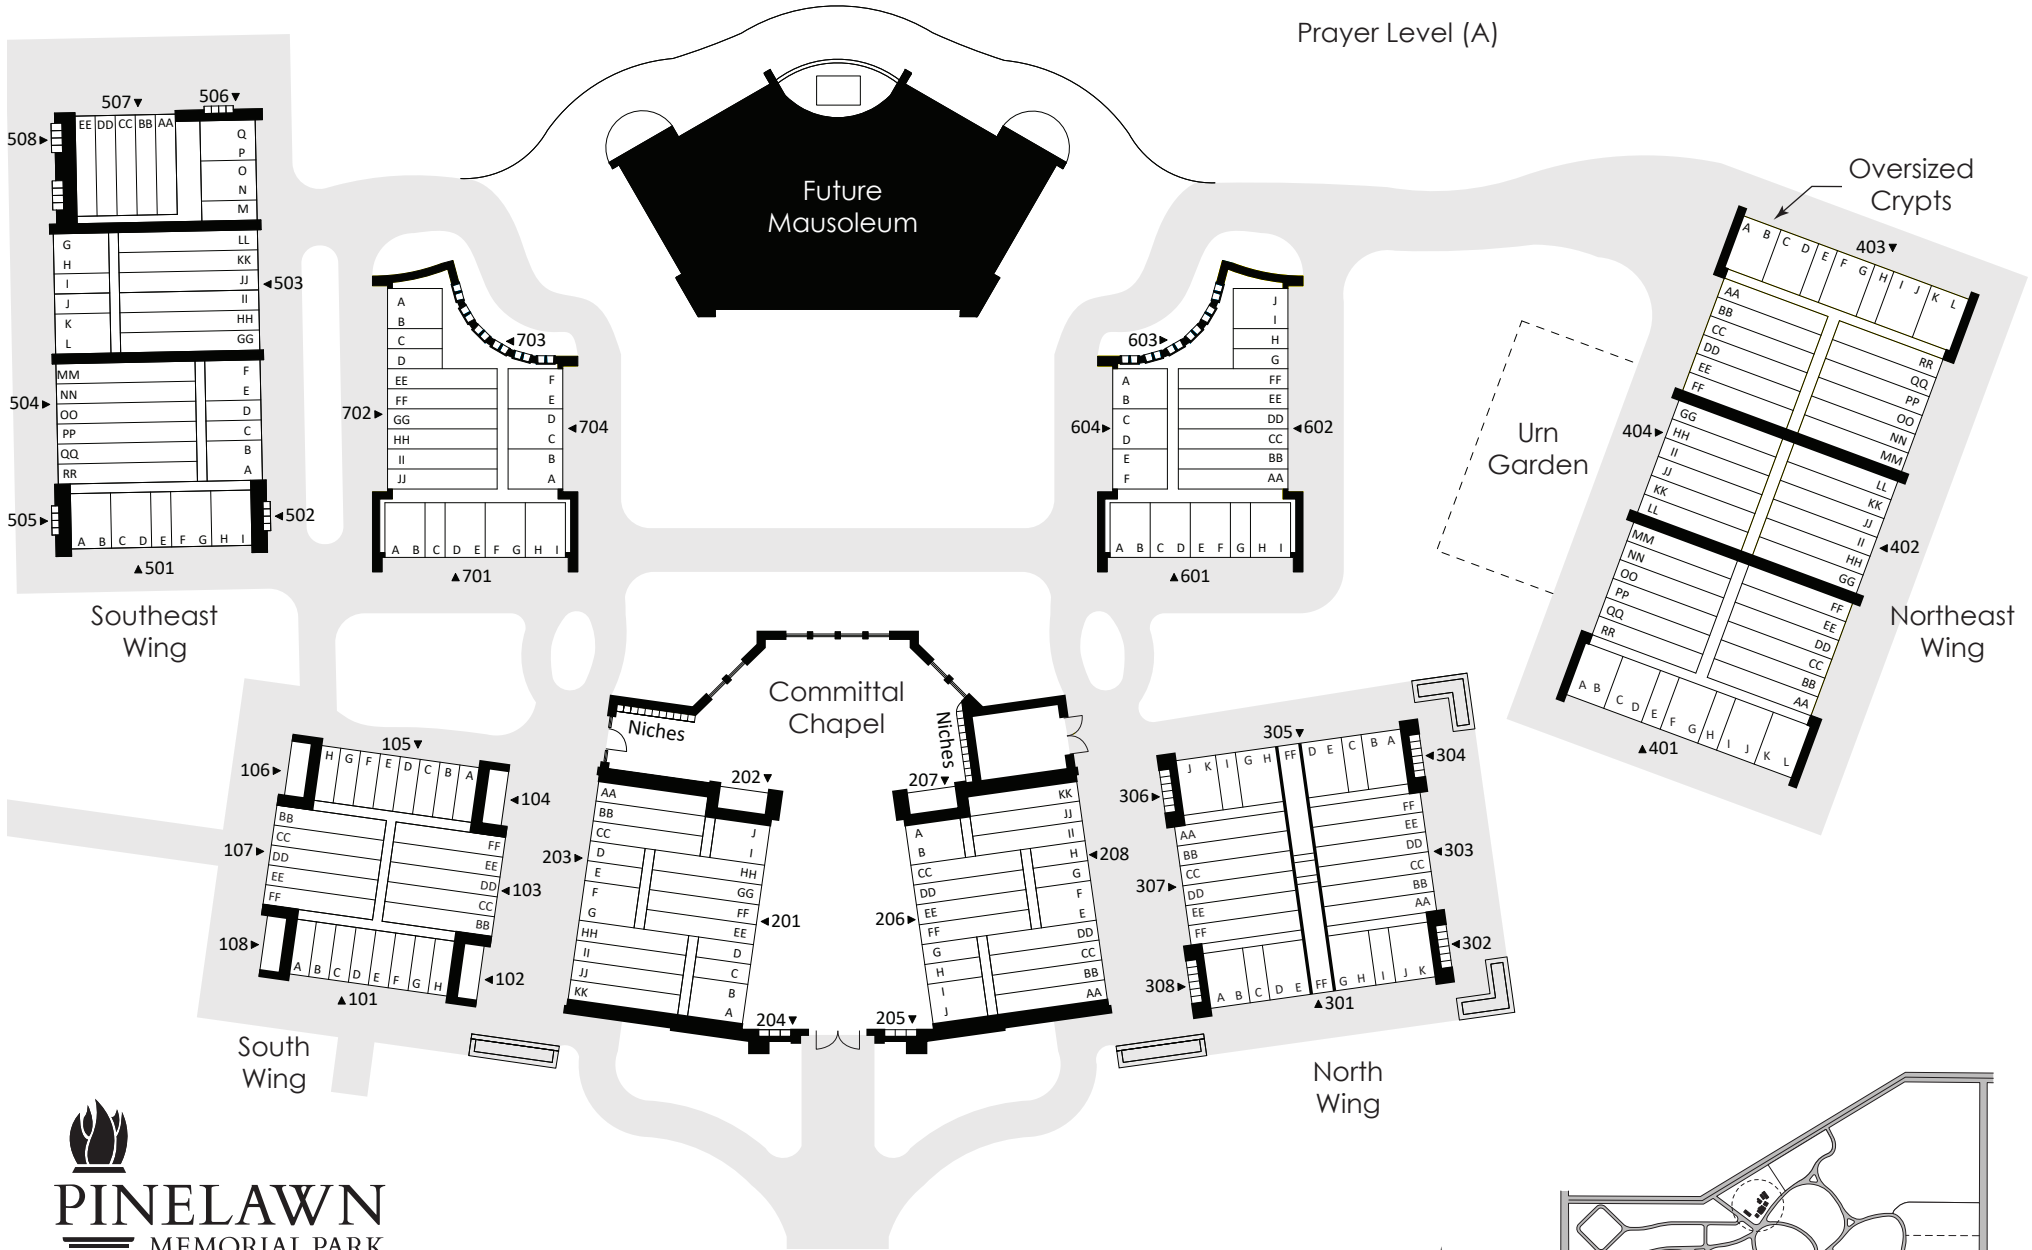

GARDEN OF THE PINES

Prayer Level (A)

10700 West Capitol Drive
 Milwaukee, WI 53222
 414.461.4612 | mail@pinelawn.net | www.pinelawn.net