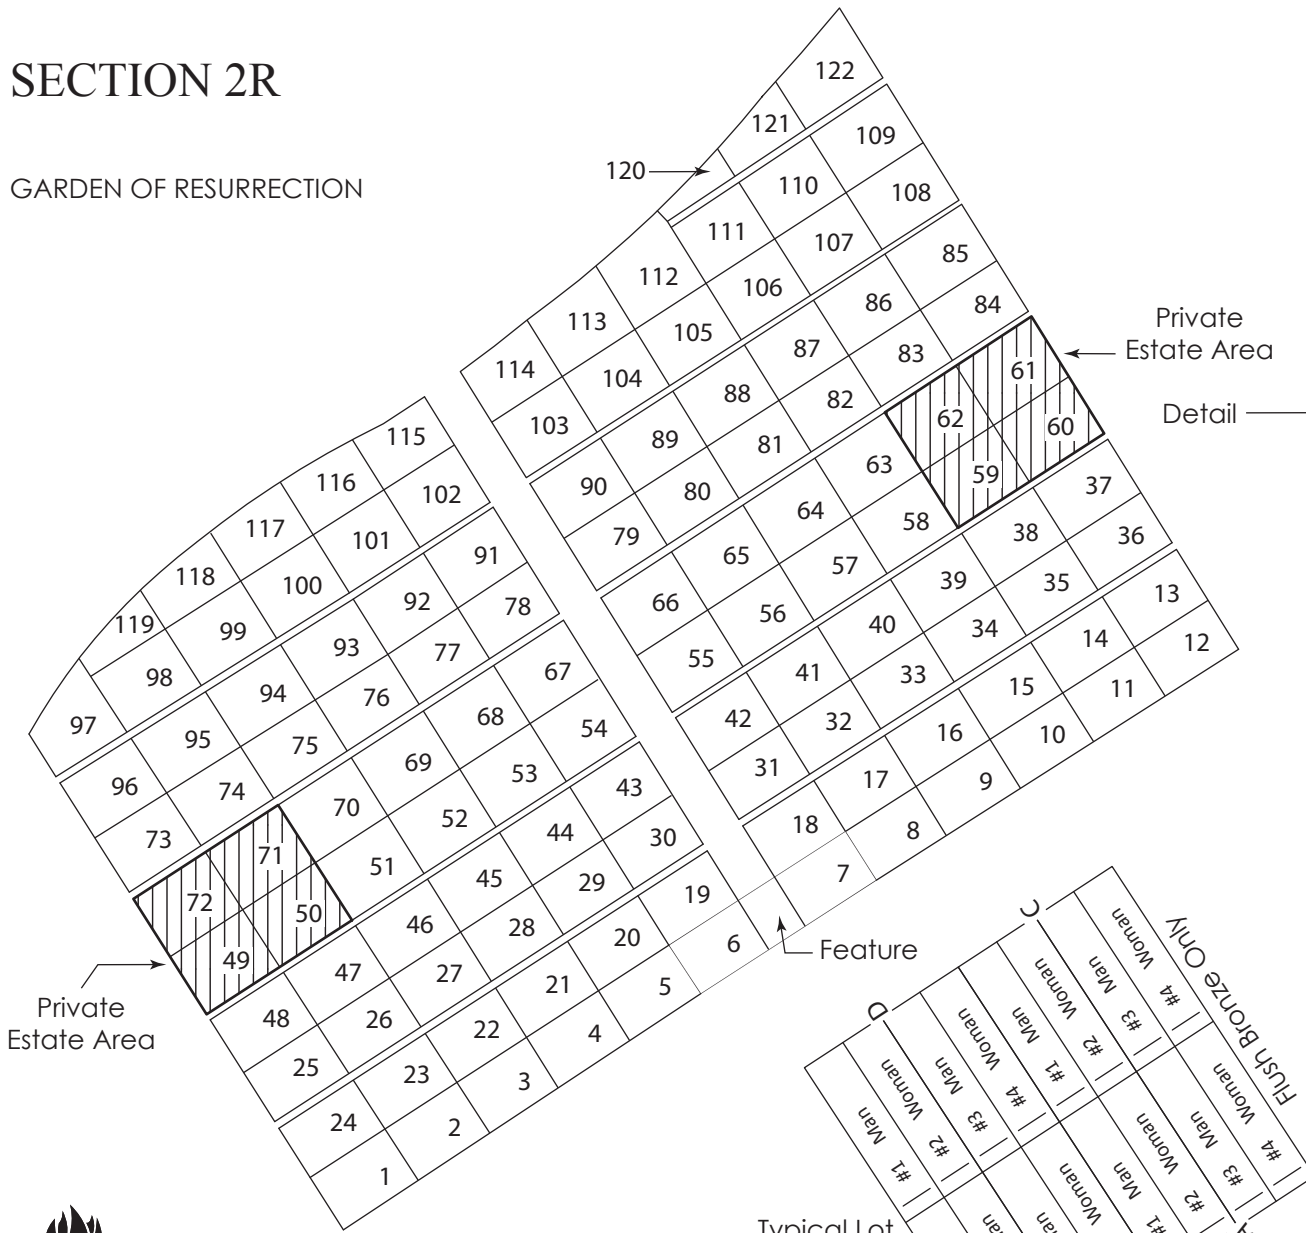

SECTION 2R

GARDEN OF RESURRECTION

10700 West Capitol Drive
 Milwaukee, WI 53222
 414.461.4612 | mail@pinelawn.net | www.pinelawn.net

SECTION 2R EXPANSION

GARDEN OF RESURRECTION

SEMI-PRIVATE ESTATE LOTS

TYPICAL LOTS