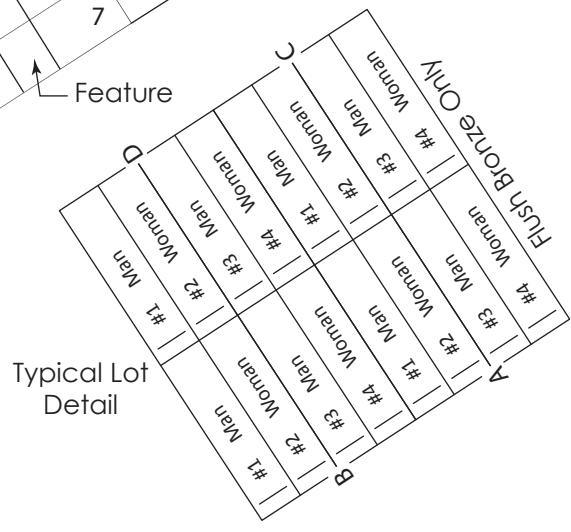

SECTION 2R

GARDEN OF RESURRECTION

10700 West Capitol Drive
 Milwaukee, WI 53222
 414.461.4612 | mail@pinelawn.net | www.pinelawn.net

SECTION 2R EXPANSION

GARDEN OF RESURRECTION

SEMI-PRIVATE ESTATE LOTS

TYPICAL LOTS