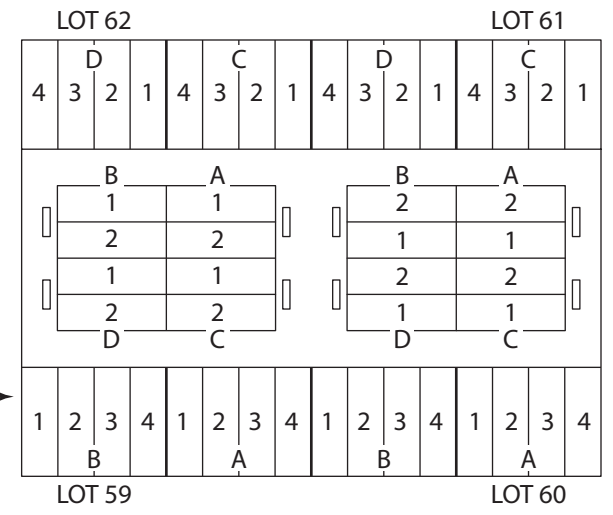

SECTION 2R

GARDEN OF RESURRECTION

10700 West Capitol Drive
 Milwaukee, WI 53222
 414.461.4612 | mail@pinelawn.net | www.pinelawn.net

SECTION 2R EXPANSION

GARDEN OF RESURRECTION

SEMI-PRIVATE ESTATE LOTS

TYPICAL LOTS