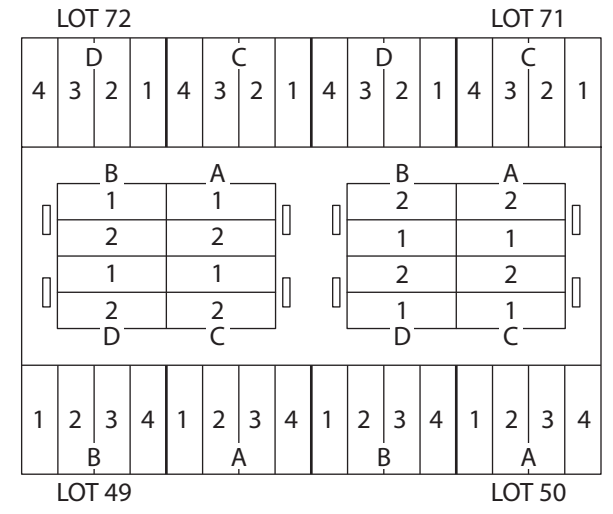

SECTION 2R

GARDEN OF RESURRECTION

10700 West Capitol Drive
 Milwaukee, WI 53222
 414.461.4612 | mail@pinelawn.net | www.pinelawn.net

SECTION 2R EXPANSION

GARDEN OF RESURRECTION

SEMI-PRIVATE ESTATE LOTS

TYPICAL LOTS