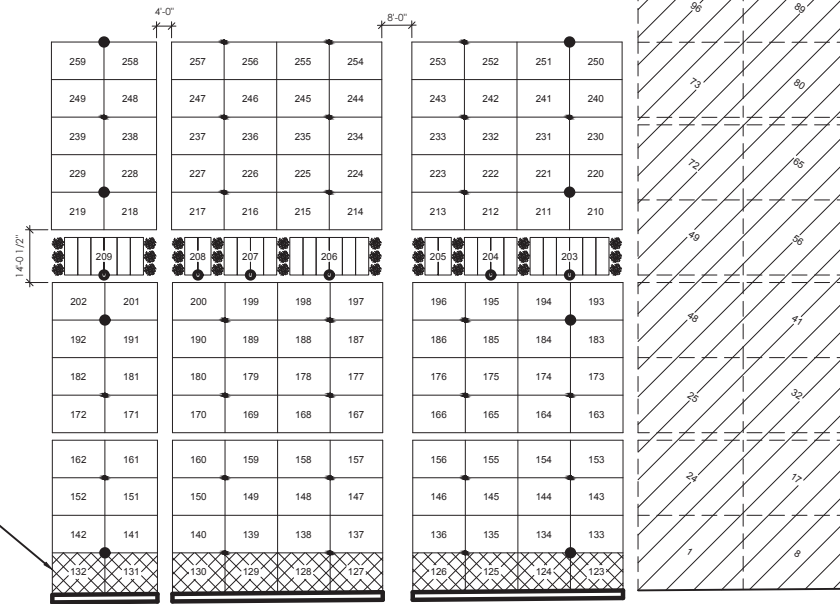

SECTION 2R

GARDEN OF RESURRECTION

10700 West Capitol Drive
 Milwaukee, WI 53222
 414.461.4612 | mail@pinelawn.net | www.pinelawn.net

SECTION 2R EXPANSION

GARDEN OF RESURRECTION

SEMI-PRIVATE ESTATE LOTS

TYPICAL LOTS