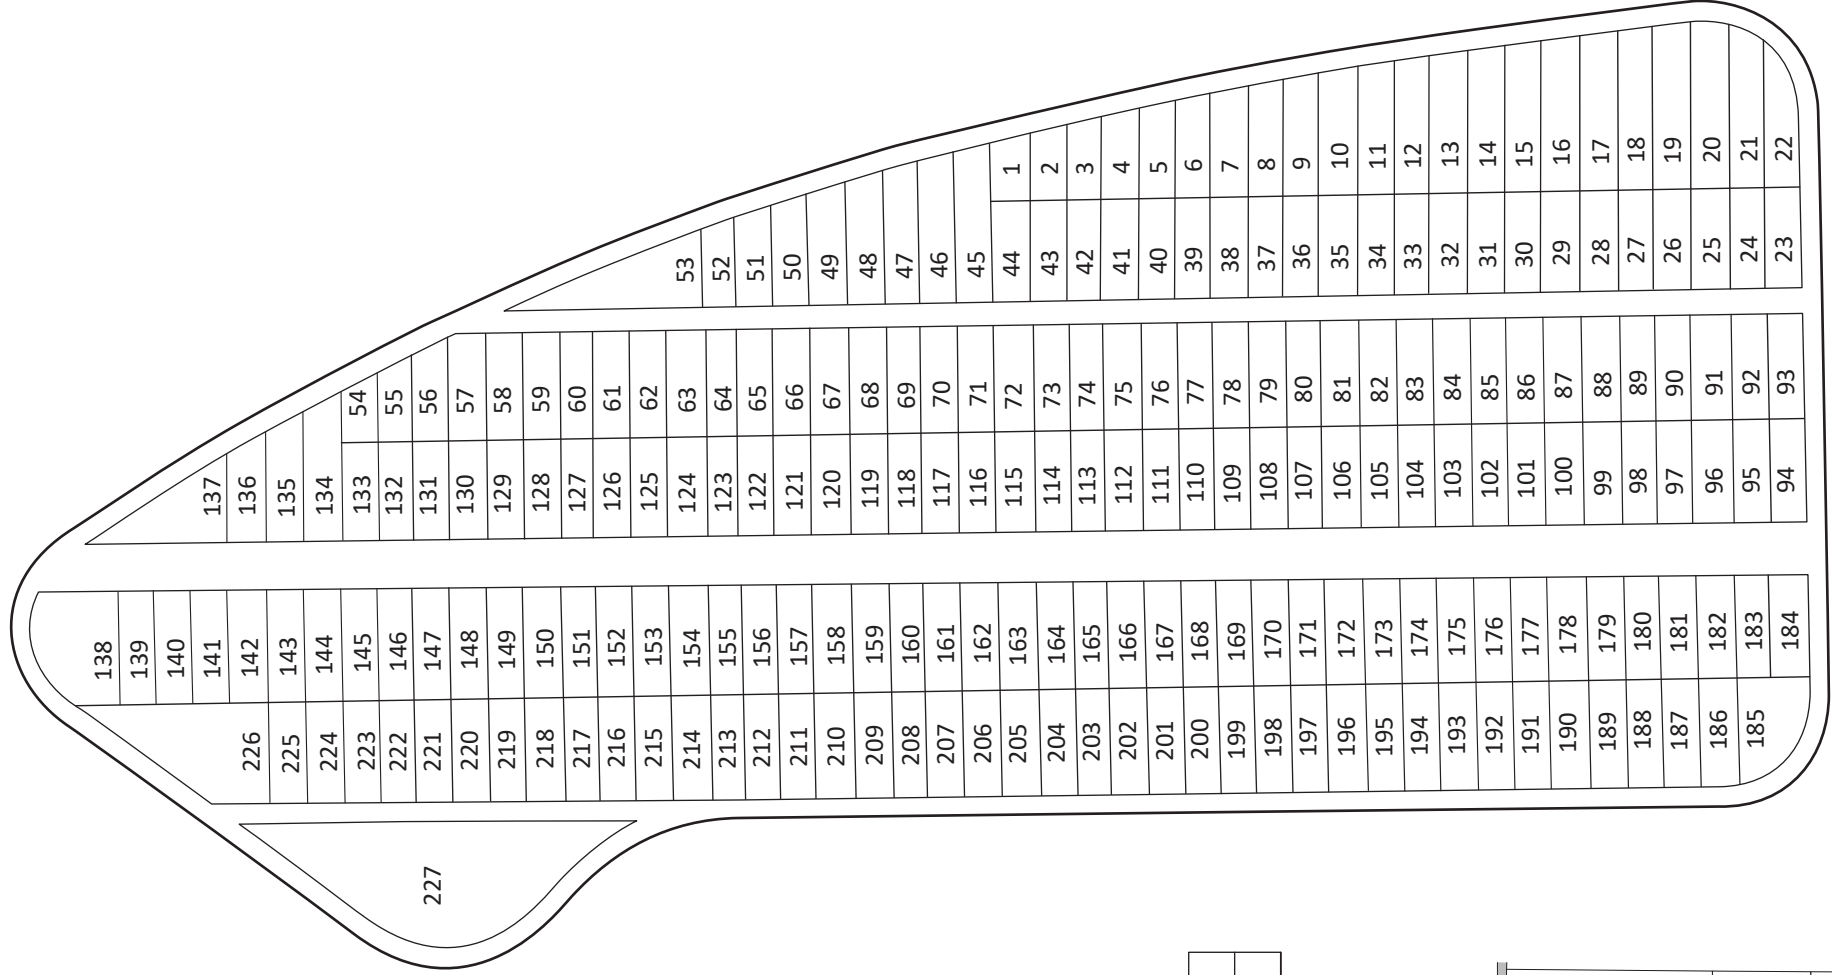

SECTION 1E

10700 West Capitol Drive
 Milwaukee, WI 53222
 414.461.4612 | mail@pinelawn.net | www.pinelawn.net

#1	Man	#1	Man
#2	Woman	#2	Woman

Flush Bronze or Granite